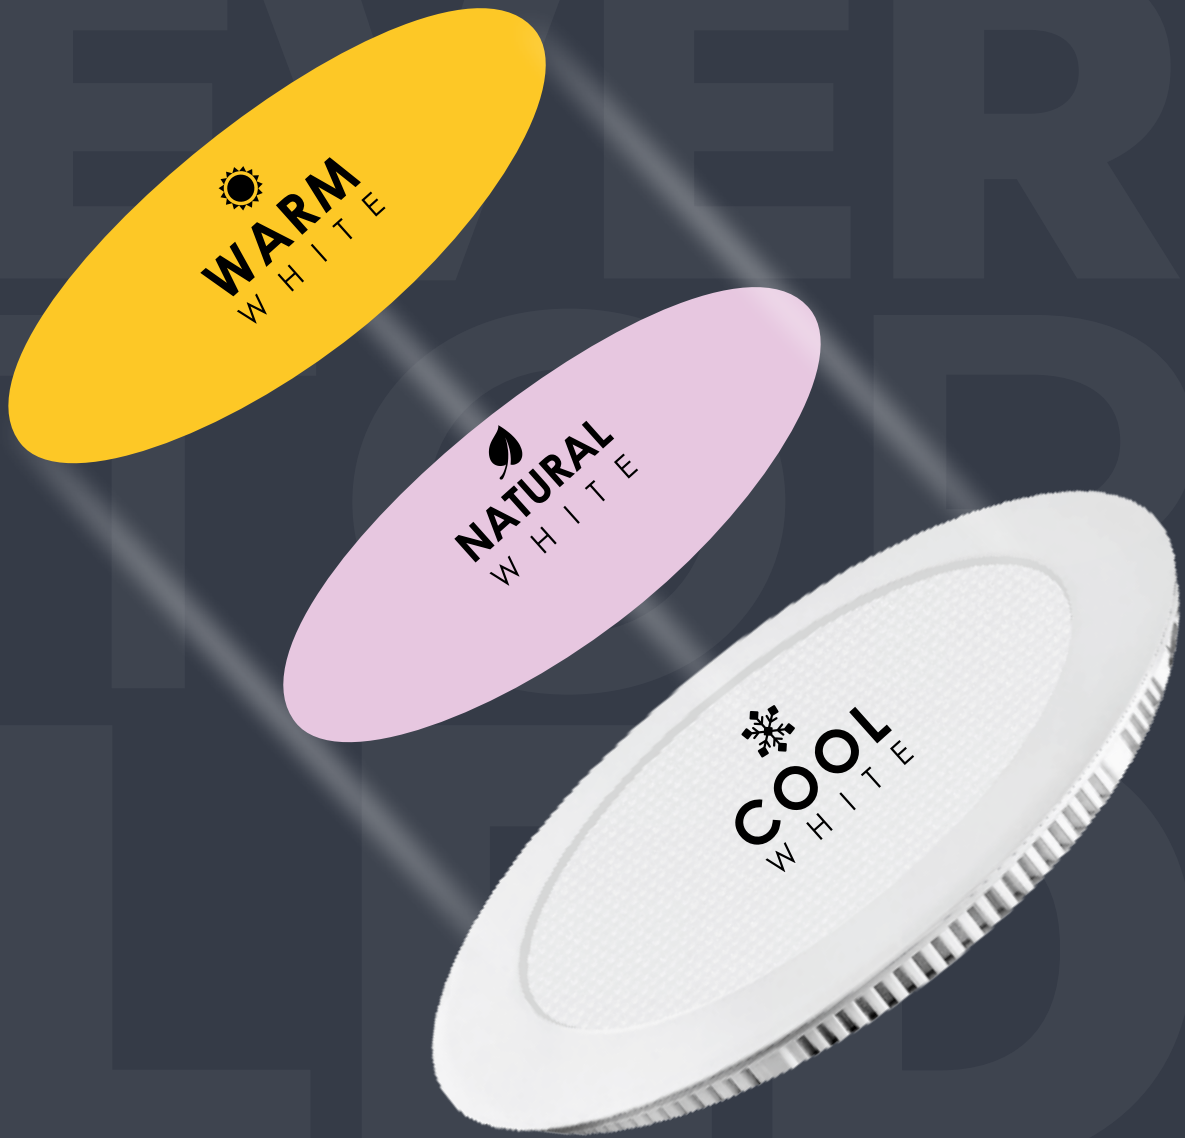

WARM
WHITE

3000K-3500K

EVERTOP

BRIGHTNESS THAT LIGHTS FOR YEARS

LED **COLOUR** **LIGHTS**

EVERTOP
BRIGHTNESS THAT LIGHTS FOR YEARS

swing your mood

3in1
LED PANEL